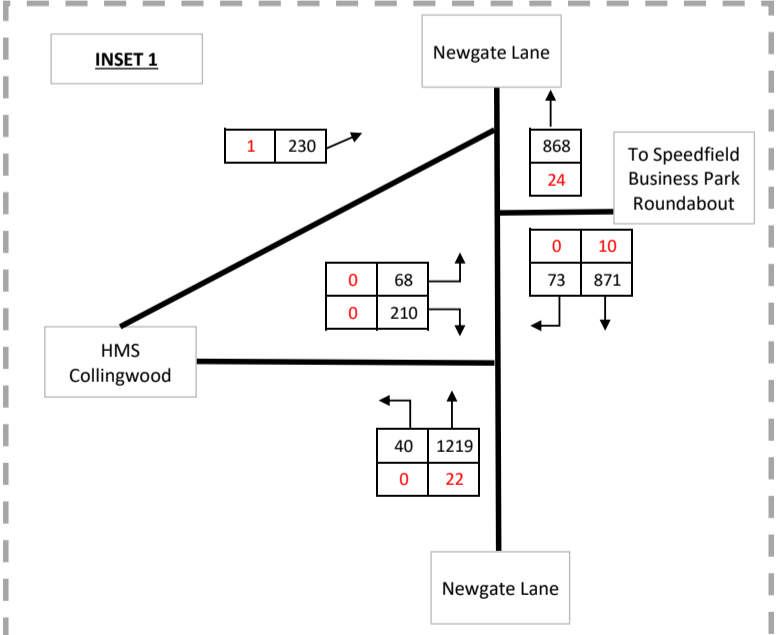

INSET 2

INSET 3

INSET 3

INSET 1

INSET 1

The Square, Basing View,
Basingstoke, RG21 4EB
Tel: 01256 637940
www.i-transport.co.uk

KEY

- 500 = TOTAL VEHICLES
- 25 = HGVS

NEWGATE LANE, FAREHAM

TF25

2028 + Committed Development + ST Traffic Flows - PM Peak Hour (1600-1700) - DS2