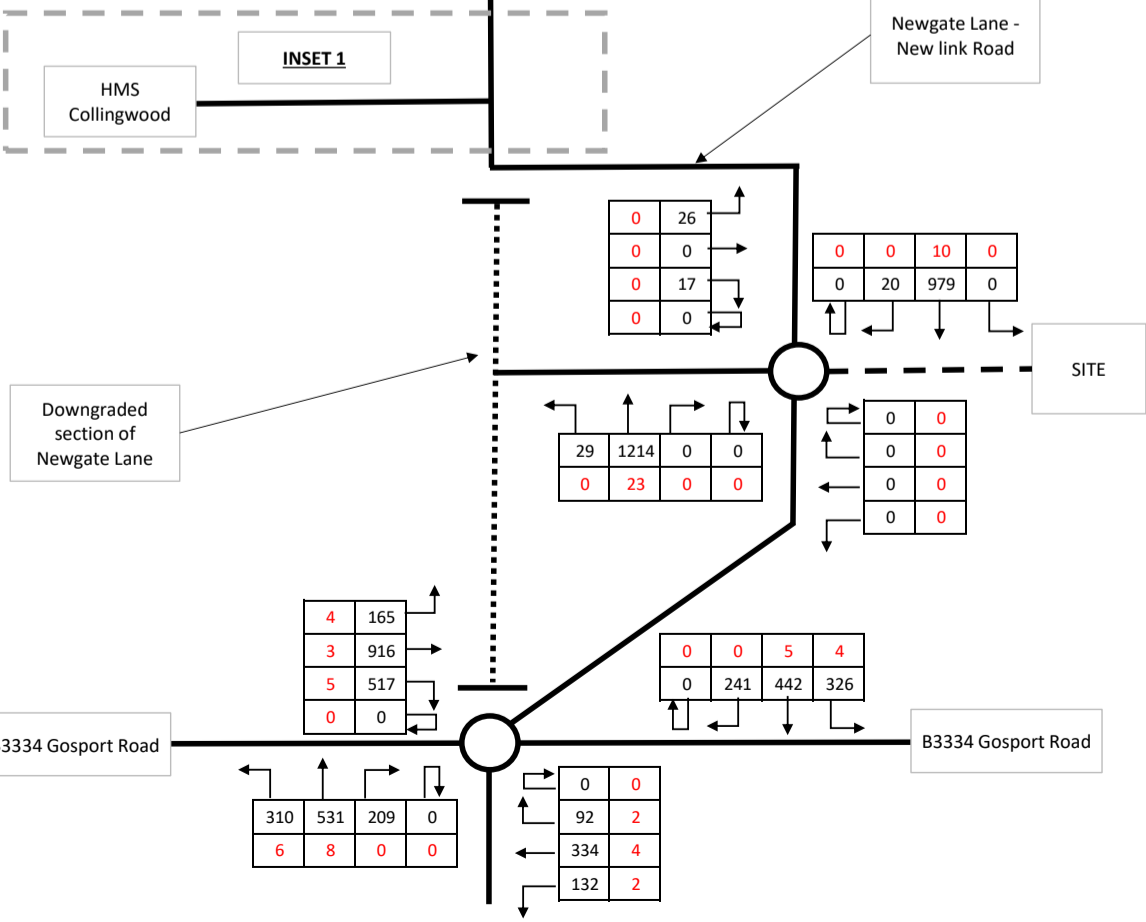

INSET 2

INSET 3

INSET 3

INSET 1

INSET 1

The Square, Basing View,
Basingstoke, RG21 4EB
Tel: 01256 637940
www.i-transport.co.uk

KEY

- 500 = TOTAL VEHICLES
- 25 = HGVS

NEWGATE LANE, FAREHAM

TF25

2028 + Committed Development + ST Traffic Flows - PM Peak Hour (1600-1700) - DS2