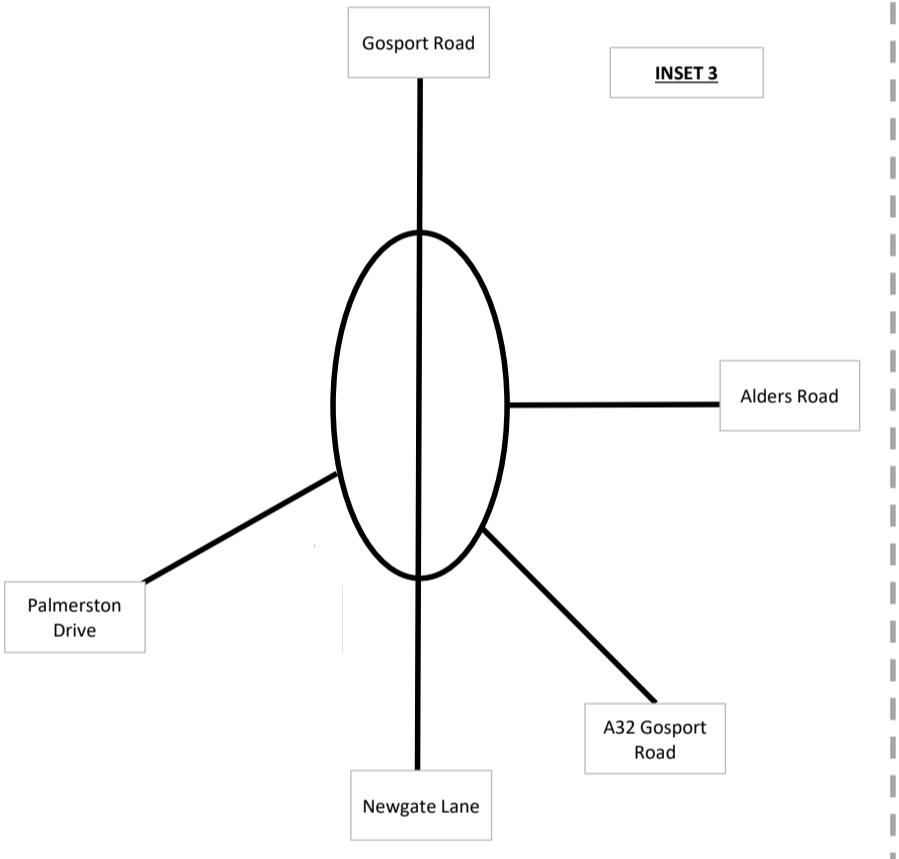

INSET 2

INSET 3

INSET 3

INSET 1

INSET 1

The Square, Basing View,
Basingstoke, RG21 4EB
Tel: 01256 637940
www.i-transport.co.uk

KEY

- 500 = TOTAL VEHICLES
- 25 = HGVS

NEWGATE LANE, FAREHAM

TF25

2028 + Committed Development + ST Traffic Flows - PM Peak Hour (1600-1700) - DS2