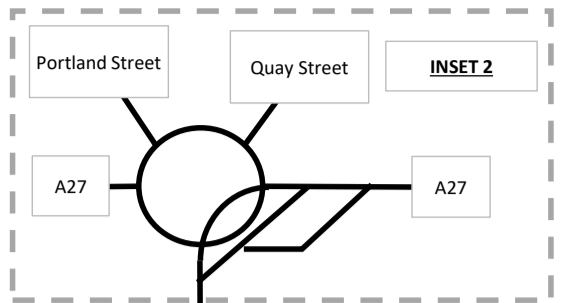

INSET 2

INSET 3

INSET 3

INSET 1

INSET 1

The Square, Basing View,
Basingstoke, RG21 4EB
Tel: 01256 637940
www.i-transport.co.uk

KEY

- 500 = TOTAL VEHICLES
- 25 = HGVS

NEWGATE LANE, FAREHAM

TF25

2028 + Committed Development + ST Traffic Flows - PM Peak Hour (1600-1700) - DS2